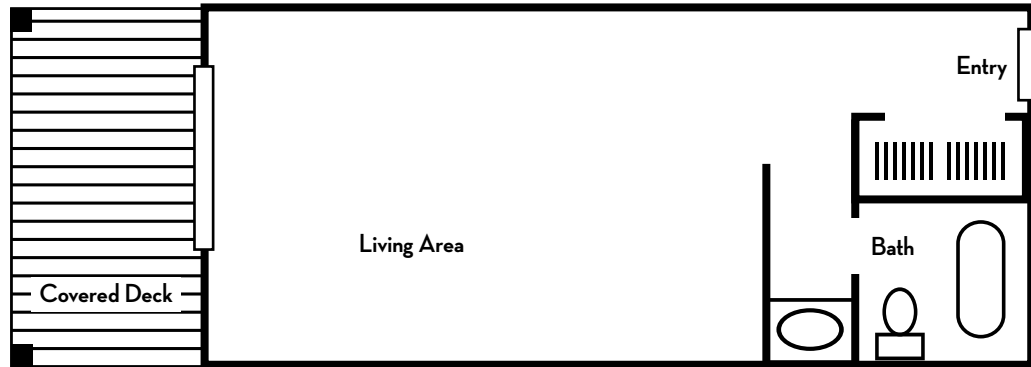

VILLAGE ROOM

477 sq. ft.

VILLAGE LOFT

Floor Area: 672 sq. ft.

Deck Area: 67 sq. ft.

Total Area: 739 sq. ft.